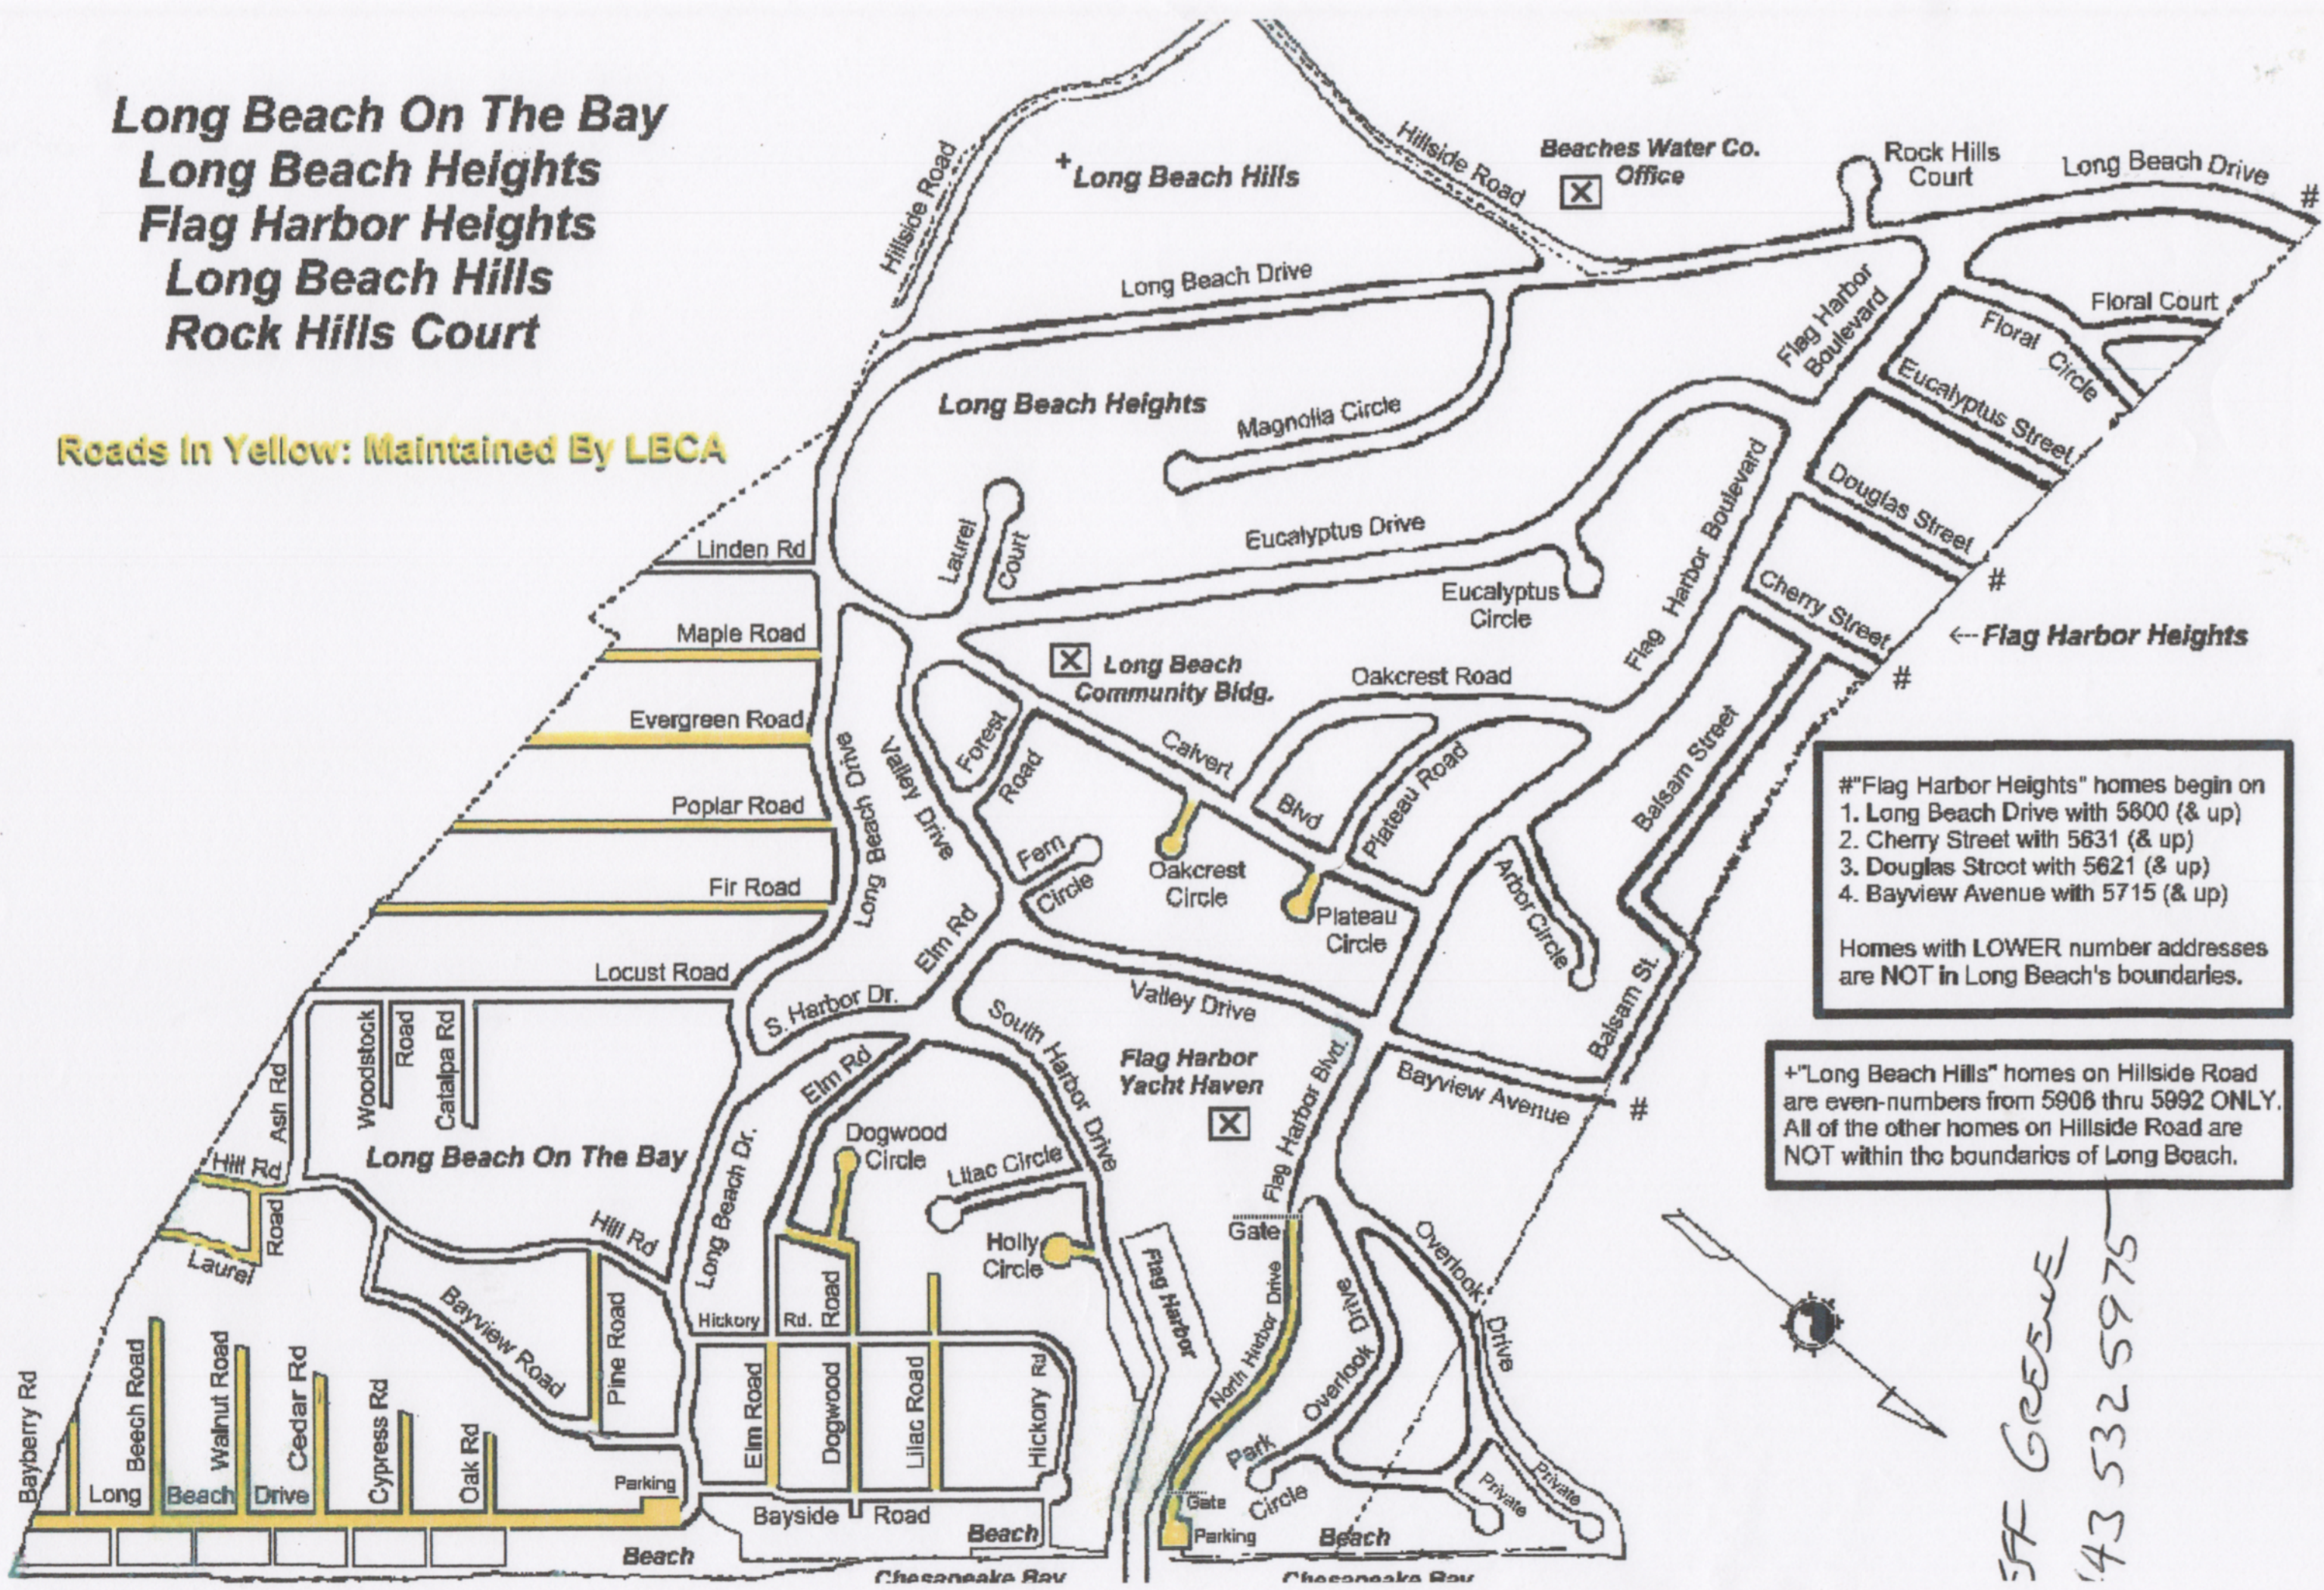

**Long Beach On The Bay
 Long Beach Heights
 Flag Harbor Heights
 Long Beach Hills
 Rock Hills Court**

Roads in Yellow: Maintained By LECA

"Flag Harbor Heights" homes begin on
 1. Long Beach Drive with 5800 (& up)
 2. Cherry Street with 5631 (& up)
 3. Douglas Street with 5621 (& up)
 4. Bayview Avenue with 5715 (& up)
 Homes with LOWER number addresses are NOT in Long Beach's boundaries.

+ "Long Beach Hills" homes on Hillside Road are even-numbers from 5908 thru 5992 ONLY. All of the other homes on Hillside Road are NOT within the boundaries of Long Beach.

*JEFF GREENE
 435325975*